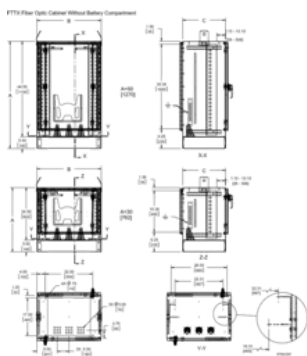

Base of cabinet has a 5.00-inch (127-mm) high aluminum mounting plinth to allow for cable alignment

Three pyramidal boots provided at base of cabinet for sealing various sizes of cables

All fasteners are stainless steel to maintain professional appearance in severe outdoor climate conditions

PRODUCT ATTRIBUTES

Article Number: 16923

Height (H): 30in

Width (W): 30in

Depth (D): 20in

Material: Aluminum

Finish: Powder Coated

Color: Light Gray

Color Code: RAL 7035

Thickness (T): 0.125in

Rack Units: 10U

Weight: 120lb

DIAGRAMS

WARNING

nVent products shall be installed and used only as indicated in nVent's product instruction sheets and training materials. Instruction sheets are available at www.nvent.com and from your nVent customer service representative. Improper installation, misuse, misapplication or other failure to completely follow nVent's instructions and warnings may cause product malfunction, property damage, serious bodily injury and death and/or void your warranty.