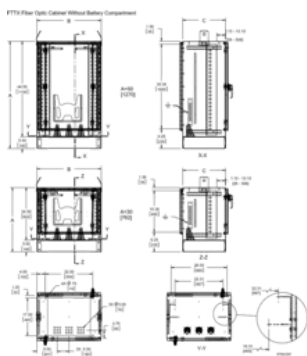

Base of cabinet has a 5.00-inch (127-mm) high aluminum mounting plinth to allow for cable alignment

Three pyramidal boots provided at base of cabinet for sealing various sizes of cables

All fasteners are stainless steel to maintain professional appearance in severe outdoor climate conditions

PRODUCT ATTRIBUTES

Article Number: 29188

Height (H): 30in

Width (W): 30in

Depth (D): 44in

Material: Aluminum

Finish: Powder Coated

Color: Light Gray

Color Code: RAL 7035

Thickness (T): 0.125in

Rack Units: 10U

Weight: 228.9lb

DIAGRAMS

WARNING

nVent products shall be installed and used only as indicated in nVent's product instruction sheets and training materials. Instruction sheets are available at www.nvent.com and from your nVent customer service representative. Improper installation, misuse, misapplication or other failure to completely follow nVent's instructions and warnings may cause product malfunction, property damage, serious bodily injury and death and/or void your warranty.