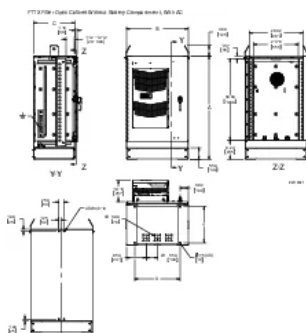

Base of cabinet has a 5.00-inch (127-mm) high aluminum mounting plinth to allow for cable alignment

Three pyramidal boots provided at base of cabinet for sealing various sizes of cables

All fasteners are stainless steel to maintain professional appearance in severe outdoor climate conditions

PRODUCT ATTRIBUTES

Article Number: 29195

Height (H): 50in

Width (W): 30in

Depth (D): 20in

Material: Aluminum

Finish: Powder Coated

Color: Light Gray

Color Code: RAL 7035

Thickness (T): 0.125in

Rack Units: 22U

Weight: 273.1lb

DIAGRAMS

WARNING

nVent products shall be installed and used only as indicated in nVent's product instruction sheets and training materials. Instruction sheets are available at www.nvent.com and from your nVent customer service representative. Improper installation, misuse, misapplication or other failure to completely follow nVent's instructions and warnings may cause product malfunction, property damage, serious bodily injury and death and/or void your warranty.