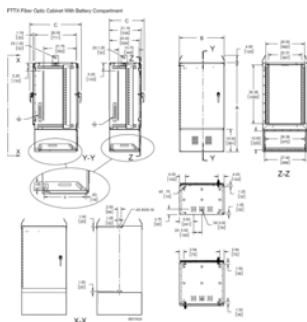

Base of cabinet has a 5.00-inch (127-mm) high aluminum mounting plinth to allow for cable alignment

Three pyramidal boots provided at base of cabinet for sealing various sizes of cables

All fasteners are stainless steel to maintain professional appearance in severe outdoor climate conditions

PRODUCT ATTRIBUTES

Article Number: 21141

Height (H): 59.49in

Width (W): 30in

Depth (D): 34.53in

Material: Aluminum

Finish: Powder Coated

Color: Light Gray

Color Code: RAL 7035

Thickness (T): 0.125in

Rack Units: 22U

Weight: 206lb

DIAGRAMS

WARNING

nVent products shall be installed and used only as indicated in nVent's product instruction sheets and training materials. Instruction sheets are available at www.nvent.com and from your nVent customer service representative. Improper installation, misuse, misapplication or other failure to completely follow nVent's instructions and warnings may cause product malfunction, property damage, serious bodily injury and death and/or void your warranty.