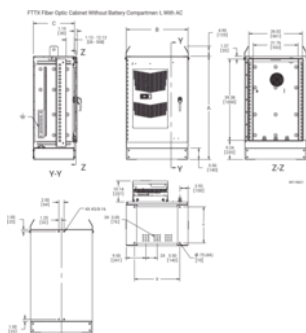

Base of cabinet has a 5.00-inch (127-mm) high aluminum mounting plinth to allow for cable alignment

Three pyramidal boots provided at base of cabinet for sealing various sizes of cables

All fasteners are stainless steel to maintain professional appearance in severe outdoor climate conditions

PRODUCT ATTRIBUTES

Article Number: 29196

Height (H): 50in

Width (W): 30in

Depth (D): 44in

Material: Aluminum

Finish: Powder Coated

Color: Light Gray

Color Code: RAL 7035

Thickness (T): 0.125in

Rack Units: 22U

Weight: 399.01lb

DIAGRAMS

WARNING

nVent products shall be installed and used only as indicated in nVent's product instruction sheets and training materials. Instruction sheets are available at www.nvent.com and from your nVent customer service representative. Improper installation, misuse, misapplication or other failure to completely follow nVent's instructions and warnings may cause product malfunction, property damage, serious bodily injury and death and/or void your warranty.