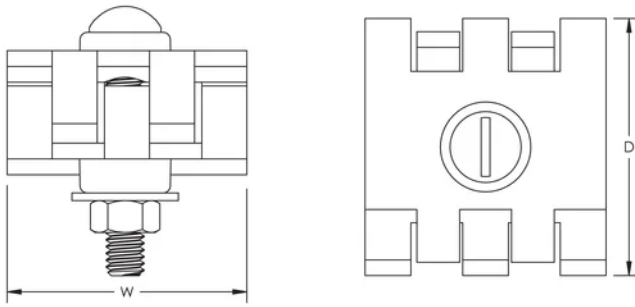

527 Parallel Cable Connector

CERTIFICATIONS

BABA

FEATURES

Cable splice with positive single bolt tension grip on cable or wire

For use with all full size cables on Class I/II structures

SPECIFICATIONS

Conductor Size, UL: Class 1 - Class 2 (4/0 Max)

Table 1/1

Catalog Number	Material	Depth (D)	Width (W)	Unit Weight	Certifications
LPA527	Aluminum	2.02"	2"	0.16 lb	E202878-Combined_CoC, E202878-Combined_CoC
LPC527	Bronze	2.02"	2"	0.34 lb	

DIAGRAMS

WARNING