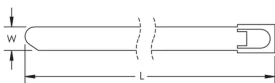

Cable Tie

FEATURES

Strap for securing downconductor

SPECIFICATIONS

Table 1/1				
Catalog Number	Material	Length (L)	Width (W)	Unit Weight
CABTISS	Stainless Steel 316 (EN 1.4401)	20.47"	5/16"	0.02 lb

DIAGRAMS