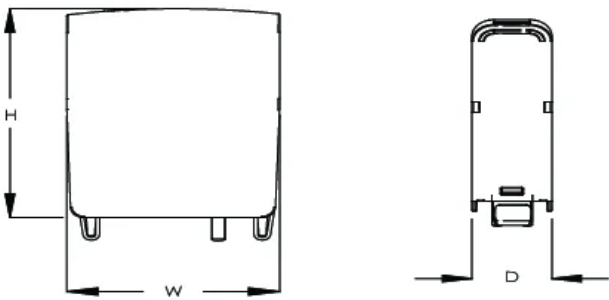

Table 2/2

Catalog Number	Nominal Discharge Current (In), UL	Frequency	Temperature	Enclosure Material
DT2150DTXM	20kA 8/20 μs	50 Hz Min	-31 to 185 °F	UL 94V-0 Thermoplastic
DT2275DTXM	20kA 8/20 μs	50 Hz Min	-31 to 185 °F	UL 94V-0 Thermoplastic
DT2180DTXM	20kA 8/20 μs	50 Hz Min	-31 to 185 °F	UL 94V-0 Thermoplastic
DT2510DTXM	20kA 8/20 μs	50 Hz Min	-31 to 185 °F	UL 94V-0 Thermoplastic

DIAGRAMS

WARNING

nVent products shall be installed and used only as indicated in nVent's product instruction sheets and training materials. Instruction sheets are available at www.nvent.com and from your nVent customer service representative. Improper installation, misuse, misapplication or other failure to completely follow nVent's instructions and warnings may cause product malfunction, property damage, serious bodily injury and death and/or void your warranty.

North America

+1.800.753.9221
Option 1 – Customer Care
Option 2 – Technical Support

Europe

Netherlands:
+31 800-0200135
France:
+33 800 901 793

Europe

Germany:
800 1890272
Other Countries:
+31 13 5835404

APAC

Shanghai:
+ 86 21 2412 1618/19
Sydney:
+61 2 9751 8500

Our powerful portfolio of brands:

CADDY ERICO HOFFMAN ILSCO SCHROFF TRACHTE