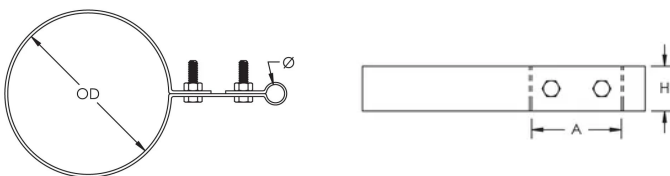

Catalog Number	Material	Finish	Diameter (Ø)	Outer Diameter (OD)	Height (H)	A
LPC677	Copper	Tinned	0.510" - 0.62"	3 1/2" - 4"	1 1/4"	2 1/2"
LPC678	Copper	Tinned	0.510" - 0.62"	4 1/2" - 5"	1 1/4"	2 1/2"

Table 2/2

Catalog Number	Unit Weight	Certifications
LPA676	0.16 lb	
LPA675	0.15 lb	
LPA677	0.22 lb	
LPA678	0.26 lb	
LPC675	0.37 lb	E202878-Combined_CoC, E202878-Combined_CoC
LPC676	0.39 lb	E202878-Combined_CoC, E202878-Combined_CoC
LPC677	0.53 lb	E202878-Combined_CoC, E202878-Combined_CoC
LPC678	0.63 lb	E202878-Combined_CoC, E202878-Combined_CoC

ADDITIONAL PRODUCT DETAILS

Air terminals must be attached to a threaded base.

DIAGRAMS

WARNING

nVent products shall be installed and used only as indicated in nVent's product instruction sheets and training materials. Instruction sheets are available at www.nvent.com and from your nVent customer service representative. Improper