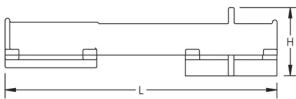

Mast Coupler

FEATURES

Connects fiberglass mast to lower aluminum mast

Provides guy attachment points and nVent ERICO Ericore exit point

SPECIFICATIONS

Table 1/1

Catalog Number	Material	Height (H)	Length (L)	Width (W)	Hole Size (HS)	Unit Weight
ILCOUPL	Aluminum	4.49"	18.7"	5.39"	0.39"	4.95 lb

DIAGRAMS

WARNING

nVent products shall be installed and used only as indicated in nVent's product instruction sheets and training materials. Instruction sheets are available at www.nvent.com and from your nVent customer service representative. Improper installation, misuse, misapplication or other failure to completely follow nVent's instructions and warnings may cause product malfunction, property damage, serious bodily injury and death and/or void your warranty.