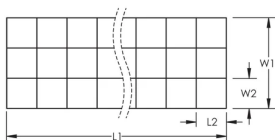

Please note that pools made of non-conductive materials (fiberglass composite, vinyl lined polymer or other non-conductive materials) do not require an equipotential grid that covers the full contour of the bottom and sides of the pool. However, an equipotential grid is still required around the perimeter of the pool extending 3' (0.91 m) beyond the sides of the pool.

CERTIFICATIONS

FEATURES

Convenient, efficient and economical solution for equipotential bonding grids for swimming pool applications

SPECIFICATIONS

Material: Copper

Table 1/1

Catalog Number	Length 1 (L1)	Width 1 (W1)	Grid Spacing (L2 x W2)	Conductor Size
POOLMESH2100	100'	2'	12" x 12"	#8 Solid
POOLMESH250	50'	2'	12" x 12"	#8 Solid

Catalog Number	Length 1 (L1)	Width 1 (W1)	Grid Spacing (L2 x W2)	Conductor Size
POOLMESH3100	100'	3'	12" x 12"	#8 Solid
POOLMESH350	50'	3'	12" x 12"	#8 Solid

DIAGRAMS

WARNING

nVent products shall be installed and used only as indicated in nVent's product instruction sheets and training materials. Instruction sheets are available at www.nvent.com and from your nVent customer service representative. Improper installation, misuse, misapplication or other failure to completely follow nVent's instructions and warnings may cause product malfunction, property damage, serious bodily injury and death and/or void your warranty.