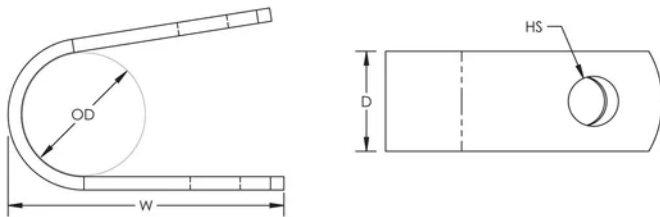

Catalog Number	Certifications
LPC805L	E202878-Combined_CoC, E202878-Combined_CoC
LPA805	
LPC80538	E202878-Combined_CoC, E202878-Combined_CoC

ADDITIONAL PRODUCT DETAILS

Typically installed every 3' (0.9 m) of conductor.

DIAGRAMS

WARNING

nVent products shall be installed and used only as indicated in nVent's product instruction sheets and training materials. Instruction sheets are available at www.nvent.com and from your nVent customer service representative. Improper installation, misuse, misapplication or other failure to completely follow nVent's instructions and warnings may cause product malfunction, property damage, serious bodily injury and death and/or void your warranty.

North America

+1.800.753.9221
Option 1 – Customer Care
Option 2 – Technical
Support

Europe

Netherlands:
+31 800-0200135
France:
+33 800 901 793

Europe

Germany:
800 1890272
Other Countries:
+31 13 5835404

APAC

Shanghai:
+ 86 21 2412 1618/19
Sydney:
+61 2 9751 8500

Our powerful portfolio of brands:

CADDY ERICO HOFFMAN ILSCO SCHROFF TRACHTE