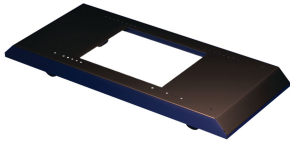

# Mobile Base for Open Frame Racks

The Mobile Base for Open-Frame Racks provide stability and mobility to open-frame racks. It has models for both 19-in. 2- and 4-Post Open Frame Racks. This product mounts to the bottom of the racks previously mentioned. It includes four non-locking casters but will also accept standard levelers. Please note, catalog number PMBLM12 must be ordered separately, however the mounting hardware is included.

## FEATURES

---

The Mobile Base for Open-Frame Racks provide stability and mobility to open-frame racks

It has models for both 19-in. 2- and 4-Post Open Frame Racks

This product mounts to the bottom of the racks previously mentioned. It includes four non-locking casters but will also accept standard levelers