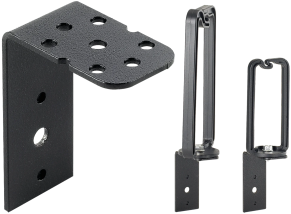

Universal D-Ring Bracket

The Universal D-Ring Bracket mounts D-Ring's (order separately) on ProLine or Network Vertical Tie-Down Cable Manager, ProLine Front-to-Back D-Ring Bracket or grid strap. The D-Ring locks into hole provided on the bracket, creating support for cable management. It is made of steel, coated with RAL 9005 black polyester powder paint and includes mounting hardware.

FEATURES

The Universal D-Ring Bracket mounts D-Ring's (order separately) on ProLine or Network Vertical Tie-Down Cable Manager, ProLine Front-to-Back D-Ring Bracket or grid strap

The D-Ring locks into hole provided on the bracket, creating support for cable management

It is made of steel, coated with RAL 9005 black polyester powder paint and includes mounting hardware

SPECIFICATIONS

Table 1/1

Catalog Number	Article Number	Material	Finish	Color	Color Code	Thickness
EDRBK10	16032	Mild Steel	Powder Coated	Jet Black	RAL 9005	14ga