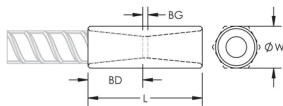

Rebar Size, Canada: 10M

Hex Width (W): 0.69"

Length (L): 1.63"

Bar Depth (BD): 0.58"

Bar Gap (BG): 0.47"

Unit Weight: 0.1 lb

Designed to Meet: AASHTO;ABNT NBR 8548:1984;ACI 318 Type 1 (125% Specified Yield);ACI 318 Type 2 (Specified Tensile);ACI 349;ACI 359;AS3600

Package Quantity: 288

ADDITIONAL PRODUCT DETAILS

Bar dimensions and weights listed may vary by region. Coupler sizes not shown may be available by special order. Contact your nVent LENTON representative for more information.

DIAGRAMS

WARNING

nVent products shall be installed and used only as indicated in nVent's product instruction sheets and training materials. Instruction sheets are available at www.nvent.com and from your nVent customer service representative. Improper installation, misuse, misapplication or other failure to completely follow nVent's instructions and warnings may cause product malfunction, property damage, serious bodily injury and death and/or void your warranty.

North America

+1.800.753.9221

Option 1 – Customer Care

Option 2 – Technical

Support

Europe

Netherlands:

+31 800-0200135

France:

+33 800 901 793

Europe

Germany:

800 1890272

Other Countries:

+31 13 5835404