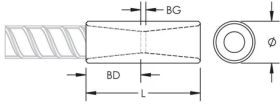

ADDITIONAL PRODUCT DETAILS

Bar dimensions and weights listed may vary by region. Coupler sizes not shown may be available by special order. Contact your nVent LENTON representative for more information.

DIAGRAMS

WARNING

nVent products shall be installed and used only as indicated in nVent's product instruction sheets and training materials. Instruction sheets are available at www.nvent.com and from your nVent customer service representative. Improper installation, misuse, misapplication or other failure to completely follow nVent's instructions and warnings may cause product malfunction, property damage, serious bodily injury and death and/or void your warranty.

North America

+1.800.753.9221
Option 1 – Customer Care
Option 2 – Technical
Support

Europe

Netherlands:
+31 800-0200135
France:
+33 800 901 793

Europe

Germany:
800 1890272
Other Countries:
+31 13 5835404