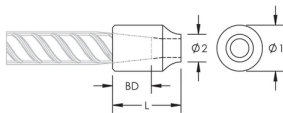

Length (L): 1.19"

Bar Depth (BD): 0.58"

Unit Weight: 0.1 lb

Designed to Meet: AASHTO;ABNT NBR 8548:1984;ACI 318 Type 1 (125% Specified Yield);ACI 318 Type 2 (Specified Tensile);ACI 349;ACI 359;AS3600

Package Quantity: 285

ADDITIONAL PRODUCT DETAILS

Bar dimensions and weights listed may vary by region. Coupler sizes not shown may be available by special order. Contact your nVent LENTON representative for more information.

The design of the weld, the selection of electrode, and other relevant choices depend on the chemical and physical properties of the structural steel to which the couplers are welded. Engineers who design assemblies should adhere to all appropriate regulations.

DIAGRAMS

WARNING

nVent products shall be installed and used only as indicated in nVent's product instruction sheets and training materials. Instruction sheets are available at www.nvent.com and from your nVent customer service representative. Improper installation, misuse, misapplication or other failure to completely follow nVent's instructions and warnings may cause product malfunction, property damage, serious bodily injury and death and/or void your warranty.

North America

+1.800.753.9221

Option 1 – Customer Care

Option 2 – Technical

Support

Europe

Netherlands:

+31 800-0200135

France:

+33 800 901 793

Europe

Germany:

800 1890272

Other Countries:

+31 13 5835404