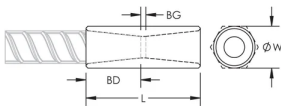

Rebar Size, Canada: 15M

Hex Width (W): 0.88"

Length (L): 2.19"

Bar Depth (BD): 0.86"

Bar Gap (BG): 0.47"

Unit Weight: 0.3 lb

Designed to Meet: AASHTO;ABNT NBR 8548:1984;ACI 318 Type 1 (125% Specified Yield);ACI 318 Type 2 (Specified Tensile);ACI 349;ACI 359;AS3600

Package Quantity: 150

ADDITIONAL PRODUCT DETAILS

Bar dimensions and weights listed may vary by region. Coupler sizes not shown may be available by special order. Contact your nVent LENTON representative for more information.

DIAGRAMS

WARNING

nVent products shall be installed and used only as indicated in nVent's product instruction sheets and training materials. Instruction sheets are available at www.nvent.com and from your nVent customer service representative. Improper installation, misuse, misapplication or other failure to completely follow nVent's instructions and warnings may cause product malfunction, property damage, serious bodily injury and death and/or void your warranty.

North America

+1.800.753.9221

Option 1 – Customer Care

Option 2 – Technical

Support

Europe

Netherlands:

+31 800-0200135

France:

+33 800 901 793

Europe

Germany:

800 1890272

Other Countries:

+31 13 5835404