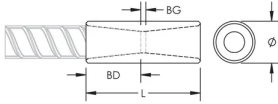

ADDITIONAL PRODUCT DETAILS

Bar dimensions and weights listed may vary by region. Coupler sizes not shown may be available by special order. Contact your nVent LENTON representative for more information.

DIAGRAMS

WARNING

nVent products shall be installed and used only as indicated in nVent's product instruction sheets and training materials. Instruction sheets are available at www.nvent.com and from your nVent customer service representative. Improper installation, misuse, misapplication or other failure to completely follow nVent's instructions and warnings may cause product malfunction, property damage, serious bodily injury and death and/or void your warranty.

North America

+1.800.753.9221
Option 1 – Customer Care
Option 2 – Technical
Support

Europe

Netherlands:
+31 800-0200135
France:
+33 800 901 793

Europe

Germany:
800 1890272
Other Countries:
+31 13 5835404