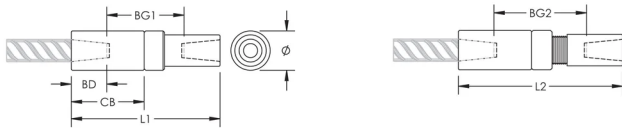

Designed to Meet: AASHTO;ABNT NBR 8548:1984;ACI 318 Type 1 (125% Specified Yield);ACI 318 Type 2 (Specified Tensile);ACI 349;ACI 359;AS3600

Package Quantity: 40

ADDITIONAL PRODUCT DETAILS

Bar dimensions and weights listed may vary by region. Coupler sizes not shown may be available by special order. Contact your nVent LENTON representative for more information.

DIAGRAMS

WARNING

nVent products shall be installed and used only as indicated in nVent's product instruction sheets and training materials. Instruction sheets are available at www.nvent.com and from your nVent customer service representative. Improper installation, misuse, misapplication or other failure to completely follow nVent's instructions and warnings may cause product malfunction, property damage, serious bodily injury and death and/or void your warranty.

North America

+1.800.753.9221
Option 1 – Customer Care
Option 2 – Technical
Support

Europe

Netherlands:
+31 800-0200135
France:
+33 800 901 793

Europe

Germany:
800 1890272
Other Countries:
+31 13 5835404

APAC

Shanghai:
+ 86 21 2412 1618/19
Sydney:
+61 2 9751 8500

Our powerful portfolio of brands:

CADDY ERICO HOFFMAN ILSCO SCHROFF TRACHTE