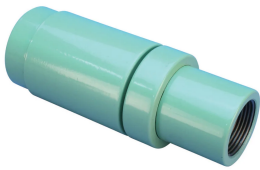

P14 Position Coupler, Coated, 16 mm, #5, 15M

CATALOG NUMBER

EL16P14LES

Coated reinforcing bar is used in place of plain reinforcing bars to protect against corrosion. Typical applications include bridges, parking structures, pavement, marine structures and repair work. nVent LENTON couplers and mechanical anchors are available in multiple coatings to meet specific job requirements.

FEATURES

Designed to splice the same diameter bars

Designed to splice two curved, bent or straight bars, when neither bar can be rotated and where the ongoing bar is free to move in its axial direction

PRODUCT ATTRIBUTES

Material: Steel

Finish: Epoxy Coated

Finish Standard: ASTM® A775/A775M and AASHTO M284

100% U.S. Domestic Content: Yes

Rebar Size, US: #5

Rebar Size, Canada: 15M

Diameter (Ø): 1.38"

Length 1 (L1): 4.39"

Length 2 (L2): 4.66"

Bar Depth (BD): 0.96"

Bar Gap 1 (BG1): 2.47"

Bar Gap 2 (BG2): 2.74"

Coupler Body (CB): 2.13"

Unit Weight: 1 lb

Designed to Meet: AASHTO;ABNT NBR 8548:1984;ACI 318 Type 1 (125% Specified Yield);ACI 318 Type 2 (Specified Tensile);ACI 349;ACI 359;AS3600