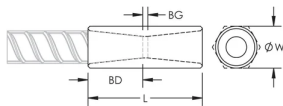

Rebar Size, Canada: 20M

Hex Width (W): 1.06"

Length (L): 2.81"

Bar Depth (BD): 1.09"

Bar Gap (BG): 0.63"

Unit Weight: 0.5 lb

Designed to Meet: AASHTO;ABNT NBR 8548:1984;ACI 318 Type 1 (125% Specified Yield);ACI 318 Type 2 (Specified Tensile);ACI 349;ACI 359;AS3600

Package Quantity: 70

ADDITIONAL PRODUCT DETAILS

Bar dimensions and weights listed may vary by region. Coupler sizes not shown may be available by special order. Contact your nVent LENTON representative for more information.

DIAGRAMS

WARNING

nVent products shall be installed and used only as indicated in nVent's product instruction sheets and training materials. Instruction sheets are available at www.nvent.com and from your nVent customer service representative. Improper installation, misuse, misapplication or other failure to completely follow nVent's instructions and warnings may cause product malfunction, property damage, serious bodily injury and death and/or void your warranty.

North America

+1.800.753.9221

Option 1 – Customer Care

Option 2 – Technical

Support

Europe

Netherlands:

+31 800-0200135

France:

+33 800 901 793

Europe

Germany:

800 1890272

Other Countries:

+31 13 5835404