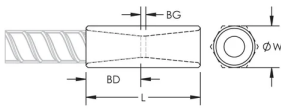

Bar Depth (BD): 1.26"

Bar Gap (BG): 0.64"

Unit Weight: 0.7 lb

Designed to Meet: AASHTO;ABNT NBR 8548:1984;ACI 318 Type 1 (125% Specified Yield);ACI 318 Type 2 (Specified Tensile);ACI 349;ACI 359;AS3600

Package Quantity: 50

ADDITIONAL PRODUCT DETAILS

Bar dimensions and weights listed may vary by region. Coupler sizes not shown may be available by special order. Contact your nVent LENTON representative for more information.

DIAGRAMS

WARNING

nVent products shall be installed and used only as indicated in nVent's product instruction sheets and training materials. Instruction sheets are available at www.nvent.com and from your nVent customer service representative. Improper installation, misuse, misapplication or other failure to completely follow nVent's instructions and warnings may cause product malfunction, property damage, serious bodily injury and death and/or void your warranty.

North America

+1.800.753.9221

Option 1 – Customer Care

Option 2 – Technical

Support

Europe

Netherlands:

+31 800-0200135

France:

+33 800 901 793

Europe

Germany:

800 1890272

Other Countries:

+31 13 5835404