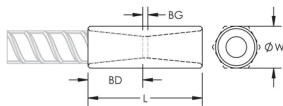

Rebar Size, Canada: 25M

Diameter (Ø): 1.38"

Length (L): 3.34"

Bar Depth (BD): 1.36"

Bar Gap (BG): 0.62"

Unit Weight: 0.9 lb

Designed to Meet: AASHTO;ABNT NBR 8548:1984;ACI 318 Type 1 (125% Specified Yield);ACI 318 Type 2 (Specified Tensile);ACI 349;ACI 359;AS3600

Package Quantity: 50

ADDITIONAL PRODUCT DETAILS

Bar dimensions and weights listed may vary by region. Coupler sizes not shown may be available by special order. Contact your nVent LENTON representative for more information.

DIAGRAMS

WARNING

nVent products shall be installed and used only as indicated in nVent's product instruction sheets and training materials. Instruction sheets are available at www.nvent.com and from your nVent customer service representative. Improper installation, misuse, misapplication or other failure to completely follow nVent's instructions and warnings may cause product malfunction, property damage, serious bodily injury and death and/or void your warranty.

North America

+1.800.753.9221

Option 1 – Customer Care

Option 2 – Technical

Support

Europe

Netherlands:

+31 800-0200135

France:

+33 800 901 793

Europe

Germany:

800 1890272

Other Countries:

+31 13 5835404