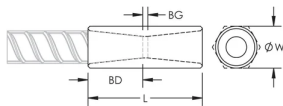

Rebar Size, Canada: 25M

Diameter (Ø): 1.38"

Length (L): 3.34"

Bar Depth (BD): 1.36"

Bar Gap (BG): 0.62"

Unit Weight: 0.9 lb

Designed to Meet: AASHTO;ABNT NBR 8548:1984;ACI 318 Type 1 (125% Specified Yield);ACI 318 Type 2 (Specified Tensile);ACI 349;ACI 359;AS3600

Package Quantity: 50

ADDITIONAL PRODUCT DETAILS

Bar dimensions and weights listed may vary by region. Coupler sizes not shown may be available by special order. Contact your nVent LENTON representative for more information.

DIAGRAMS

WARNING

nVent products shall be installed and used only as indicated in nVent's product instruction sheets and training materials. Instruction sheets are available at www.nvent.com and from your nVent customer service representative. Improper installation, misuse, misapplication or other failure to completely follow nVent's instructions and warnings may cause product malfunction, property damage, serious bodily injury and death and/or void your warranty.

North America

+1.800.753.9221

Option 1 – Customer Care

Option 2 – Technical

Support

Europe

Netherlands:

+31 800-0200135

France:

+33 800 901 793

Europe

Germany:

800 1890272

Other Countries:

+31 13 5835404