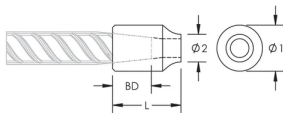

Length (L): 2.53"

Bar Depth (BD): 1.36"

Unit Weight: 0.9 lb

Designed to Meet: AASHTO;ABNT NBR 8548:1984;ACI 318 Type 1 (125% Specified Yield);ACI 318 Type 2 (Specified Tensile);ACI 349;ACI 359;AS3600

Package Quantity: 30

ADDITIONAL PRODUCT DETAILS

Bar dimensions and weights listed may vary by region. Coupler sizes not shown may be available by special order. Contact your nVent LENTON representative for more information.

The design of the weld, the selection of electrode, and other relevant choices depend on the chemical and physical properties of the structural steel to which the couplers are welded. Engineers who design assemblies should adhere to all appropriate regulations.

DIAGRAMS

WARNING

nVent products shall be installed and used only as indicated in nVent's product instruction sheets and training materials. Instruction sheets are available at www.nvent.com and from your nVent customer service representative. Improper installation, misuse, misapplication or other failure to completely follow nVent's instructions and warnings may cause product malfunction, property damage, serious bodily injury and death and/or void your warranty.

North America

+1.800.753.9221

Option 1 – Customer Care

Option 2 – Technical

Support

Europe

Netherlands:

+31 800-0200135

France:

+33 800 901 793

Europe

Germany:

800 1890272

Other Countries:

+31 13 5835404