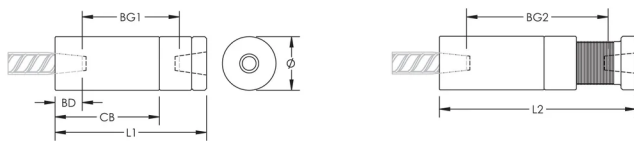

Unit Weight: 2.8 lb

Designed to Meet: AASHTO; ABNT NBR 8548:1984; ACI 318 Type 1 (125% Specified Yield); ACI 318 Type 2 (Specified Tensile); ACI 349; ACI 359; AS3600

Package Quantity: 12

ADDITIONAL PRODUCT DETAILS

Bar dimensions and weights listed may vary by region. Coupler sizes not shown may be available by special order. Contact your nVent LENTON representative for more information.

DIAGRAMS

WARNING

nVent products shall be installed and used only as indicated in nVent's product instruction sheets and training materials. Instruction sheets are available at www.nvent.com and from your nVent customer service representative. Improper installation, misuse, misapplication or other failure to completely follow nVent's instructions and warnings may cause product malfunction, property damage, serious bodily injury and death and/or void your warranty.

North America

+1.800.753.9221
Option 1 – Customer Care
Option 2 – Technical
Support

Europe

Netherlands:
+31 800-0200135
France:
+33 800 901 793

Europe

Germany:
800 1890272
Other Countries:
+31 13 5835404

APAC

Shanghai:
+ 86 21 2412 1618/19
Sydney:
+61 2 9751 8500

Our powerful portfolio of brands:

CADDY ERICO HOFFMAN ILSCO SCHROFF TRACHTE