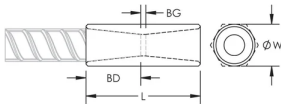

Rebar Size, Canada: 30M

Diameter (Ø): 1 1/2"

Length (L): 3.59"

Bar Depth (BD): 1.49"

Bar Gap (BG): 0.61"

Unit Weight: 1 lb

Designed to Meet: AASHTO;ABNT NBR 8548:1984;ACI 318 Type 1 (125% Specified Yield);ACI 318 Type 2 (Specified Tensile);ACI 349;ACI 359;AS3600

Package Quantity: 50

ADDITIONAL PRODUCT DETAILS

Bar dimensions and weights listed may vary by region. Coupler sizes not shown may be available by special order. Contact your nVent LENTON representative for more information.

DIAGRAMS

WARNING

nVent products shall be installed and used only as indicated in nVent's product instruction sheets and training materials. Instruction sheets are available at www.nvent.com and from your nVent customer service representative. Improper installation, misuse, misapplication or other failure to completely follow nVent's instructions and warnings may cause product malfunction, property damage, serious bodily injury and death and/or void your warranty.

North America

+1.800.753.9221

Option 1 – Customer Care

Option 2 – Technical

Support

Europe

Netherlands:

+31 800-0200135

France:

+33 800 901 793

Europe

Germany:

800 1890272

Other Countries:

+31 13 5835404