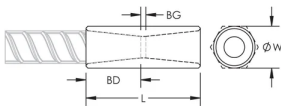

Rebar Size, Canada: 30M

Diameter (Ø): 1 1/2"

Length (L): 3.59"

Bar Depth (BD): 1.49"

Bar Gap (BG): 0.61"

Unit Weight: 1 lb

Designed to Meet: AASHTO;ABNT NBR 8548:1984;ACI 318 Type 1 (125% Specified Yield);ACI 318 Type 2 (Specified Tensile);ACI 349;ACI 359;AS3600

Package Quantity: 42

ADDITIONAL PRODUCT DETAILS

Bar dimensions and weights listed may vary by region. Coupler sizes not shown may be available by special order. Contact your nVent LENTON representative for more information.

DIAGRAMS

WARNING

nVent products shall be installed and used only as indicated in nVent's product instruction sheets and training materials. Instruction sheets are available at www.nvent.com and from your nVent customer service representative. Improper installation, misuse, misapplication or other failure to completely follow nVent's instructions and warnings may cause product malfunction, property damage, serious bodily injury and death and/or void your warranty.

North America

+1.800.753.9221

Option 1 – Customer Care

Option 2 – Technical

Support

Europe

Netherlands:

+31 800-0200135

France:

+33 800 901 793

Europe

Germany:

800 1890272

Other Countries:

+31 13 5835404