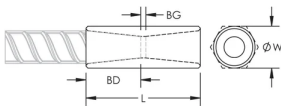

Rebar Size, Canada: 30M

Diameter (Ø): 1 1/2"

Length (L): 3.59"

Bar Depth (BD): 1.49"

Bar Gap (BG): 0.61"

Unit Weight: 1 lb

Designed to Meet: AASHTO;ABNT NBR 8548:1984;ACI 318 Type 1 (125% Specified Yield);ACI 318 Type 2 (Specified Tensile);ACI 349;ACI 359;AS3600

Package Quantity: 42

ADDITIONAL PRODUCT DETAILS

Bar dimensions and weights listed may vary by region. Coupler sizes not shown may be available by special order. Contact your nVent LENTON representative for more information.

DIAGRAMS

WARNING

nVent products shall be installed and used only as indicated in nVent's product instruction sheets and training materials. Instruction sheets are available at www.nvent.com and from your nVent customer service representative. Improper installation, misuse, misapplication or other failure to completely follow nVent's instructions and warnings may cause product malfunction, property damage, serious bodily injury and death and/or void your warranty.

North America

+1.800.753.9221

Option 1 – Customer Care

Option 2 – Technical

Support

Europe

Netherlands:

+31 800-0200135

France:

+33 800 901 793

Europe

Germany:

800 1890272

Other Countries:

+31 13 5835404