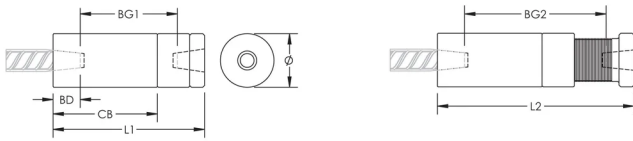

Unit Weight: 6 lb

Designed to Meet: AASHTO; ABNT NBR 8548:1984; ACI 318 Type 1 (125% Specified Yield); ACI 318 Type 2 (Specified Tensile); ACI 349; ACI 359; AS3600

Package Quantity: 6

ADDITIONAL PRODUCT DETAILS

Bar dimensions and weights listed may vary by region. Coupler sizes not shown may be available by special order. Contact your nVent LENTON representative for more information.

DIAGRAMS

WARNING

nVent products shall be installed and used only as indicated in nVent's product instruction sheets and training materials. Instruction sheets are available at www.nvent.com and from your nVent customer service representative. Improper installation, misuse, misapplication or other failure to completely follow nVent's instructions and warnings may cause product malfunction, property damage, serious bodily injury and death and/or void your warranty.

North America

+1.800.753.9221
Option 1 – Customer Care
Option 2 – Technical
Support

Europe

Netherlands:
+31 800-0200135
France:
+33 800 901 793

Europe

Germany:
800 1890272
Other Countries:
+31 13 5835404

APAC

Shanghai:
+ 86 21 2412 1618/19
Sydney:
+61 2 9751 8500

Our powerful portfolio of brands:

CADDY ERICO HOFFMAN ILSCO SCHROFF TRACHTE