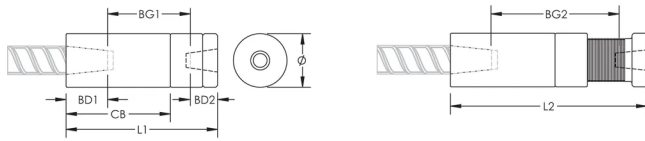

Unit Weight: 6.2 lb

Designed to Meet: AASHTO; ABNT NBR 8548:1984; ACI 318 Type 1 (125% Specified Yield); ACI 318 Type 2 (Specified Tensile); ACI 349; ACI 359; AS3600

Package Quantity: 6

ADDITIONAL PRODUCT DETAILS

Bar dimensions and weights listed may vary by region. Coupler sizes not shown may be available by special order. Contact your nVent LENTON representative for more information.

DIAGRAMS

WARNING

nVent products shall be installed and used only as indicated in nVent's product instruction sheets and training materials. Instruction sheets are available at www.nvent.com and from your nVent customer service representative. Improper installation, misuse, misapplication or other failure to completely follow nVent's instructions and warnings may cause product malfunction, property damage, serious bodily injury and death and/or void your warranty.

North America

+1.800.753.9221
Option 1 – Customer Care
Option 2 – Technical
Support

Europe

Netherlands:
+31 800-0200135
France:
+33 800 901 793

Europe

Germany:
800 1890272
Other Countries:
+31 13 5835404

APAC

Shanghai:
+ 86 21 2412 1618/19
Sydney:
+61 2 9751 8500

Our powerful portfolio of brands:

CADDY ERICO HOFFMAN ILSCO SCHROFF TRACHTE