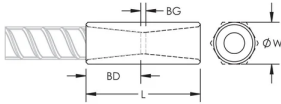

Diameter (Ø): 1 3/4"

Length (L): 3.78"

Bar Depth (BD): 1.58"

Bar Gap (BG): 0.62"

Unit Weight: 1.5 lb

Designed to Meet: AASHTO;ABNT NBR 8548:1984;ACI 318 Type 1 (125% Specified Yield);ACI 318 Type 2 (Specified Tensile);ACI 349;ACI 359;AS3600

Package Quantity: 16

ADDITIONAL PRODUCT DETAILS

Bar dimensions and weights listed may vary by region. Coupler sizes not shown may be available by special order. Contact your nVent LENTON representative for more information.

DIAGRAMS

WARNING

nVent products shall be installed and used only as indicated in nVent's product instruction sheets and training materials. Instruction sheets are available at www.nvent.com and from your nVent customer service representative. Improper installation, misuse, misapplication or other failure to completely follow nVent's instructions and warnings may cause product malfunction, property damage, serious bodily injury and death and/or void your warranty.

North America

+1.800.753.9221

Option 1 – Customer Care

Option 2 – Technical

Support

Europe

Netherlands:

+31 800-0200135

France:

+33 800 901 793

Europe

Germany:

800 1890272

Other Countries:

+31 13 5835404