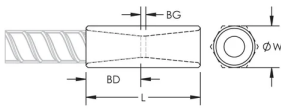

Bar Depth (BD): 1.58"

Bar Gap (BG): 0.62"

Unit Weight: 1.5 lb

Designed to Meet: AASHTO;ABNT NBR 8548:1984;ACI 318 Type 1 (125% Specified Yield);ACI 318 Type 2 (Specified Tensile);ACI 349;ACI 359;AS3600

Package Quantity: 16

ADDITIONAL PRODUCT DETAILS

Bar dimensions and weights listed may vary by region. Coupler sizes not shown may be available by special order. Contact your nVent LENTON representative for more information.

DIAGRAMS

WARNING

nVent products shall be installed and used only as indicated in nVent's product instruction sheets and training materials. Instruction sheets are available at www.nvent.com and from your nVent customer service representative. Improper installation, misuse, misapplication or other failure to completely follow nVent's instructions and warnings may cause product malfunction, property damage, serious bodily injury and death and/or void your warranty.

North America

+1.800.753.9221

Option 1 – Customer Care

Option 2 – Technical

Support

Europe

Netherlands:

+31 800-0200135

France:

+33 800 901 793

Europe

Germany:

800 1890272

Other Countries:

+31 13 5835404