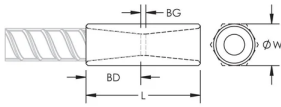

Bar Depth (BD): 1.58"

Bar Gap (BG): 0.62"

Unit Weight: 1.5 lb

Designed to Meet: AASHTO;ABNT NBR 8548:1984;ACI 318 Type 1 (125% Specified Yield);ACI 318 Type 2 (Specified Tensile);ACI 349;ACI 359;AS3600

Package Quantity: 16

ADDITIONAL PRODUCT DETAILS

Bar dimensions and weights listed may vary by region. Coupler sizes not shown may be available by special order. Contact your nVent LENTON representative for more information.

DIAGRAMS

WARNING

nVent products shall be installed and used only as indicated in nVent's product instruction sheets and training materials. Instruction sheets are available at www.nvent.com and from your nVent customer service representative. Improper installation, misuse, misapplication or other failure to completely follow nVent's instructions and warnings may cause product malfunction, property damage, serious bodily injury and death and/or void your warranty.

North America

+1.800.753.9221

Option 1 – Customer Care

Option 2 – Technical

Support

Europe

Netherlands:

+31 800-0200135

France:

+33 800 901 793

Europe

Germany:

800 1890272

Other Countries:

+31 13 5835404