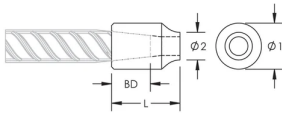

Bar Depth (BD): 1.58"

Unit Weight: 1.6 lb

Designed to Meet: AASHTO;ABNT NBR 8548:1984;ACI 318 Type 1 (125% Specified Yield);ACI 318 Type 2 (Specified Tensile);ACI 349;ACI 359;AS3600

Package Quantity: 14

ADDITIONAL PRODUCT DETAILS

Bar dimensions and weights listed may vary by region. Coupler sizes not shown may be available by special order. Contact your nVent LENTON representative for more information.

The design of the weld, the selection of electrode, and other relevant choices depend on the chemical and physical properties of the structural steel to which the couplers are welded. Engineers who design assemblies should adhere to all appropriate regulations.

DIAGRAMS

WARNING

nVent products shall be installed and used only as indicated in nVent's product instruction sheets and training materials. Instruction sheets are available at www.nvent.com and from your nVent customer service representative. Improper installation, misuse, misapplication or other failure to completely follow nVent's instructions and warnings may cause product malfunction, property damage, serious bodily injury and death and/or void your warranty.

North America

+1.800.753.9221

Option 1 – Customer Care

Option 2 – Technical

Support

Europe

Netherlands:

+31 800-0200135

France:

+33 800 901 793

Europe

Germany:

800 1890272

Other Countries:

+31 13 5835404