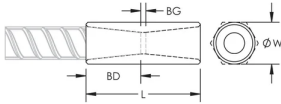

Diameter (Ø): 1.88"

Length (L): 4.76"

Bar Depth (BD): 2.04"

Bar Gap (BG): 0.68"

Unit Weight: 2 lb

Designed to Meet: AASHTO;ABNT NBR 8548:1984;ACI 318 Type 1 (125% Specified Yield);ACI 318 Type 2 (Specified Tensile);ACI 349;ACI 359;AS3600

Package Quantity: 16

ADDITIONAL PRODUCT DETAILS

Bar dimensions and weights listed may vary by region. Coupler sizes not shown may be available by special order. Contact your nVent LENTON representative for more information.

DIAGRAMS

WARNING

nVent products shall be installed and used only as indicated in nVent's product instruction sheets and training materials. Instruction sheets are available at www.nvent.com and from your nVent customer service representative. Improper installation, misuse, misapplication or other failure to completely follow nVent's instructions and warnings may cause product malfunction, property damage, serious bodily injury and death and/or void your warranty.

North America

+1.800.753.9221

Option 1 – Customer Care

Option 2 – Technical

Support

Europe

Netherlands:

+31 800-0200135

France:

+33 800 901 793

Europe

Germany:

800 1890272

Other Countries:

+31 13 5835404