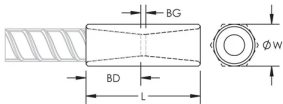

Rebar Size, Canada: 35M

Diameter (Ø): 1.88"

Length (L): 3.97"

Bar Depth (BD): 1.68"

Bar Gap (BG): 0.61"

Unit Weight: 1.8 lb

Designed to Meet: AASHTO;ABNT NBR 8548:1984;ACI 318 Type 1 (125% Specified Yield);ACI 318 Type 2 (Specified Tensile);ACI 349;ACI 359;AS3600

Package Quantity: 16

ADDITIONAL PRODUCT DETAILS

Bar dimensions and weights listed may vary by region. Coupler sizes not shown may be available by special order. Contact your nVent LENTON representative for more information.

DIAGRAMS

WARNING

nVent products shall be installed and used only as indicated in nVent's product instruction sheets and training materials. Instruction sheets are available at www.nvent.com and from your nVent customer service representative. Improper installation, misuse, misapplication or other failure to completely follow nVent's instructions and warnings may cause product malfunction, property damage, serious bodily injury and death and/or void your warranty.

North America

+1.800.753.9221

Option 1 – Customer Care

Option 2 – Technical

Support

Europe

Netherlands:

+31 800-0200135

France:

+33 800 901 793

Europe

Germany:

800 1890272

Other Countries:

+31 13 5835404