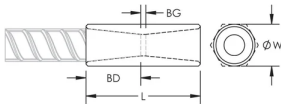

Rebar Size, Canada: 35M

Diameter (Ø): 1.88"

Length (L): 3.97"

Bar Depth (BD): 1.68"

Bar Gap (BG): 0.61"

Unit Weight: 1.8 lb

Designed to Meet: AASHTO;ABNT NBR 8548:1984;ACI 318 Type 1 (125% Specified Yield);ACI 318 Type 2 (Specified Tensile);ACI 349;ACI 359;AS3600

Package Quantity: 16

ADDITIONAL PRODUCT DETAILS

Bar dimensions and weights listed may vary by region. Coupler sizes not shown may be available by special order. Contact your nVent LENTON representative for more information.

DIAGRAMS

WARNING

nVent products shall be installed and used only as indicated in nVent's product instruction sheets and training materials. Instruction sheets are available at www.nvent.com and from your nVent customer service representative. Improper installation, misuse, misapplication or other failure to completely follow nVent's instructions and warnings may cause product malfunction, property damage, serious bodily injury and death and/or void your warranty.

North America

+1.800.753.9221

Option 1 – Customer Care

Option 2 – Technical

Support

Europe

Netherlands:

+31 800-0200135

France:

+33 800 901 793

Europe

Germany:

800 1890272

Other Countries:

+31 13 5835404