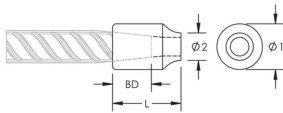

Diameter 1 (Ø1): 2"

Diameter 2 (Ø2): 1.13"

Length (L): 2.97"

Bar Depth (BD): 1.68"

Unit Weight: 1.6 lb

Designed to Meet: AASHTO;ABNT NBR 8548:1984;ACI 318 Type 1 (125% Specified Yield);ACI 318 Type 2 (Specified Tensile);ACI 349;ACI 359;AS3600

Package Quantity: 30

ADDITIONAL PRODUCT DETAILS

Bar dimensions and weights listed may vary by region. Coupler sizes not shown may be available by special order. Contact your nVent LENTON representative for more information.

The design of the weld, the selection of electrode, and other relevant choices depend on the chemical and physical properties of the structural steel to which the couplers are welded. Engineers who design assemblies should adhere to all appropriate regulations.

DIAGRAMS

WARNING

nVent products shall be installed and used only as indicated in nVent's product instruction sheets and training materials. Instruction sheets are available at www.nvent.com and from your nVent customer service representative. Improper installation, misuse, misapplication or other failure to completely follow nVent's instructions and warnings may cause product malfunction, property damage, serious bodily injury and death and/or void your warranty.

North America

+1.800.753.9221

Option 1 – Customer Care

Option 2 – Technical

Support

Europe

Netherlands:

+31 800-0200135

France:

+33 800 901 793

Europe

Germany:

800 1890272

Other Countries:

+31 13 5835404