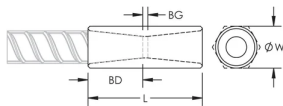

Rebar Size, Canada: 45M

Diameter (Ø): 2 1/4"

Length (L): 5 1/4"

Bar Depth (BD): 2.2"

Bar Gap (BG): 0.85"

Unit Weight: 3.4 lb

Designed to Meet: AASHTO;ABNT NBR 8548:1984;ACI 318 Type 1 (125% Specified Yield);ACI 318 Type 2 (Specified Tensile);ACI 349;ACI 359;AS3600

Package Quantity: 12

ADDITIONAL PRODUCT DETAILS

Bar dimensions and weights listed may vary by region. Coupler sizes not shown may be available by special order. Contact your nVent LENTON representative for more information.

DIAGRAMS

WARNING

nVent products shall be installed and used only as indicated in nVent's product instruction sheets and training materials. Instruction sheets are available at www.nvent.com and from your nVent customer service representative. Improper installation, misuse, misapplication or other failure to completely follow nVent's instructions and warnings may cause product malfunction, property damage, serious bodily injury and death and/or void your warranty.

North America

+1.800.753.9221

Option 1 – Customer Care

Option 2 – Technical

Support

Europe

Netherlands:

+31 800-0200135

France:

+33 800 901 793

Europe

Germany:

800 1890272

Other Countries:

+31 13 5835404