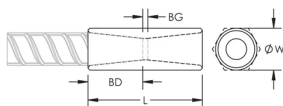

Rebar Size, Canada: 45M

Diameter (Ø): 2 1/4"

Length (L): 5 1/4"

Bar Depth (BD): 2.2"

Bar Gap (BG): 0.85"

Unit Weight: 3.4 lb

Designed to Meet: AASHTO;ABNT NBR 8548:1984;ACI 318 Type 1 (125% Specified Yield);ACI 318 Type 2 (Specified Tensile);ACI 349;ACI 359;AS3600

Package Quantity: 12

ADDITIONAL PRODUCT DETAILS

Bar dimensions and weights listed may vary by region. Coupler sizes not shown may be available by special order. Contact your nVent LENTON representative for more information.

DIAGRAMS

WARNING

nVent products shall be installed and used only as indicated in nVent's product instruction sheets and training materials. Instruction sheets are available at www.nvent.com and from your nVent customer service representative. Improper installation, misuse, misapplication or other failure to completely follow nVent's instructions and warnings may cause product malfunction, property damage, serious bodily injury and death and/or void your warranty.

North America

+1.800.753.9221

Option 1 – Customer Care

Option 2 – Technical

Support

Europe

Netherlands:

+31 800-0200135

France:

+33 800 901 793

Europe

Germany:

800 1890272

Other Countries:

+31 13 5835404