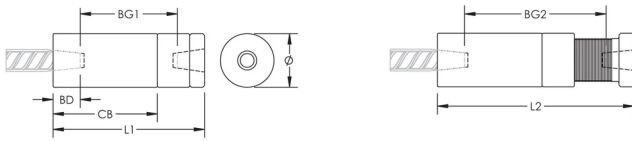

Unit Weight: 12.4 lb

Designed to Meet: AASHTO; ABNT NBR 8548:1984; ACI 318 Type 1 (125% Specified Yield); ACI 318 Type 2 (Specified Tensile); ACI 349; ACI 359; AS3600

Package Quantity: 4

ADDITIONAL PRODUCT DETAILS

Bar dimensions and weights listed may vary by region. Coupler sizes not shown may be available by special order. Contact your nVent LENTON representative for more information.

DIAGRAMS

WARNING

nVent products shall be installed and used only as indicated in nVent's product instruction sheets and training materials. Instruction sheets are available at www.nvent.com and from your nVent customer service representative. Improper installation, misuse, misapplication or other failure to completely follow nVent's instructions and warnings may cause product malfunction, property damage, serious bodily injury and death and/or void your warranty.

North America

+1.800.753.9221
Option 1 – Customer Care
Option 2 – Technical
Support

Europe

Netherlands:
+31 800-0200135
France:
+33 800 901 793

Europe

Germany:
800 1890272
Other Countries:
+31 13 5835404

APAC

Shanghai:
+ 86 21 2412 1618/19
Sydney:
+61 2 9751 8500

Our powerful portfolio of brands:

CADDY ERICO HOFFMAN ILSCO SCHROFF TRACHTE