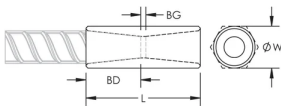

Rebar Size, Canada: 55M

Diameter (Ø): 3"

Length (L): 6.47"

Bar Depth (BD): 2.81"

Bar Gap (BG): 0.85"

Unit Weight: 7.3 lb

Designed to Meet: AASHTO;ABNT NBR 8548:1984;ACI 318 Type 1 (125% Specified Yield);ACI 318 Type 2 (Specified Tensile);ACI 349;ACI 359;AS3600

Package Quantity: 6

ADDITIONAL PRODUCT DETAILS

Bar dimensions and weights listed may vary by region. Coupler sizes not shown may be available by special order. Contact your nVent LENTON representative for more information.

DIAGRAMS

WARNING

nVent products shall be installed and used only as indicated in nVent's product instruction sheets and training materials. Instruction sheets are available at www.nvent.com and from your nVent customer service representative. Improper installation, misuse, misapplication or other failure to completely follow nVent's instructions and warnings may cause product malfunction, property damage, serious bodily injury and death and/or void your warranty.

North America

+1.800.753.9221

Option 1 – Customer Care

Option 2 – Technical

Support

Europe

Netherlands:

+31 800-0200135

France:

+33 800 901 793

Europe

Germany:

800 1890272

Other Countries:

+31 13 5835404