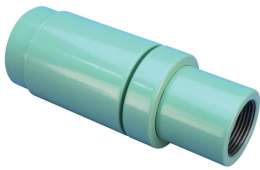

## CATALOG NUMBER

**EL57TP14LES**

Coated reinforcing bar is used in place of plain reinforcing bars to protect against corrosion. Typical applications include bridges, parking structures, pavement, marine structures and repair work. nVent LENTON couplers and mechanical anchors are available in multiple coatings to meet specific job requirements.

## FEATURES

Designed to splice the same diameter bars

Designed to splice two curved, bent or straight bars, when neither bar can be rotated and where the ongoing bar is free to move in its axial direction

## PRODUCT ATTRIBUTES

Material: Steel

Finish: Epoxy Coated

Finish Standard: ASTM® A775/A775M and AASHTO M284

100% U.S. Domestic Content: Yes

Rebar Size, US: #18

Rebar Size, Canada: 55M

Diameter (Ø): 4"

Length 1 (L1): 12.61"

Length 2 (L2): 13.41"

Bar Depth (BD): 3.28"

Bar Gap 1 (BG1): 6.04"

Bar Gap 2 (BG2): 6.85"

Coupler Body (CB): 6.59"

Unit Weight: 26.3 lb

Designed to Meet: AASHTO;ABNT NBR 8548:1984;ACI 318 Type 1 (125% Specified Yield);ACI 318 Type 2 (Specified Tensile);ACI 349;ACI 359;AS3600