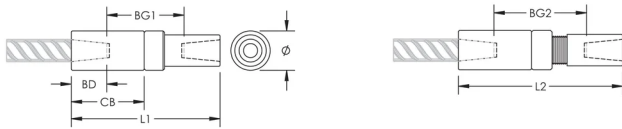

Designed to Meet: AASHTO;ABNT NBR 8548:1984;ACI 318 Type 1 (125% Specified Yield);ACI 318 Type 2 (Specified Tensile);ACI 349;ACI 359;AS3600

Package Quantity: 1

ADDITIONAL PRODUCT DETAILS

Bar dimensions and weights listed may vary by region. Coupler sizes not shown may be available by special order. Contact your nVent LENTON representative for more information.

DIAGRAMS

WARNING

nVent products shall be installed and used only as indicated in nVent's product instruction sheets and training materials. Instruction sheets are available at www.nvent.com and from your nVent customer service representative. Improper installation, misuse, misapplication or other failure to completely follow nVent's instructions and warnings may cause product malfunction, property damage, serious bodily injury and death and/or void your warranty.

North America

+1.800.753.9221
Option 1 – Customer Care
Option 2 – Technical
Support

Europe

Netherlands:
+31 800-0200135
France:
+33 800 901 793

Europe

Germany:
800 1890272
Other Countries:
+31 13 5835404

APAC

Shanghai:
+ 86 21 2412 1618/19
Sydney:
+61 2 9751 8500

Our powerful portfolio of brands:

CADDY ERICO HOFFMAN ILSCO SCHROFF TRACHTE