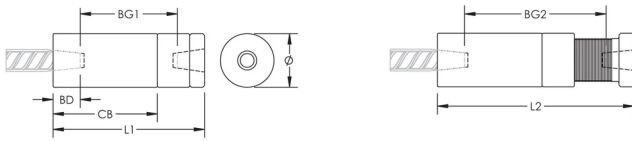

Unit Weight: 24.8 lb

Designed to Meet: AASHTO; ABNT NBR 8548:1984; ACI 318 Type 1 (125% Specified Yield); ACI 318 Type 2 (Specified Tensile); ACI 349; ACI 359; AS3600

Package Quantity: 2

ADDITIONAL PRODUCT DETAILS

Bar dimensions and weights listed may vary by region. Coupler sizes not shown may be available by special order. Contact your nVent LENTON representative for more information.

DIAGRAMS

WARNING

nVent products shall be installed and used only as indicated in nVent's product instruction sheets and training materials. Instruction sheets are available at www.nvent.com and from your nVent customer service representative. Improper installation, misuse, misapplication or other failure to completely follow nVent's instructions and warnings may cause product malfunction, property damage, serious bodily injury and death and/or void your warranty.

North America

+1.800.753.9221

Option 1 – Customer Care

Option 2 – Technical

Support

Europe

Netherlands:

+31 800-0200135

France:

+33 800 901 793

Europe

Germany:

800 1890272

Other Countries:

+31 13 5835404

APAC

Shanghai:

+ 86 21 2412 1618/19

Sydney:

+61 2 9751 8500

Our powerful portfolio of brands:

CADDY

ERICO

HOFFMAN

ILSCO

SCHROFF

TRACHTE