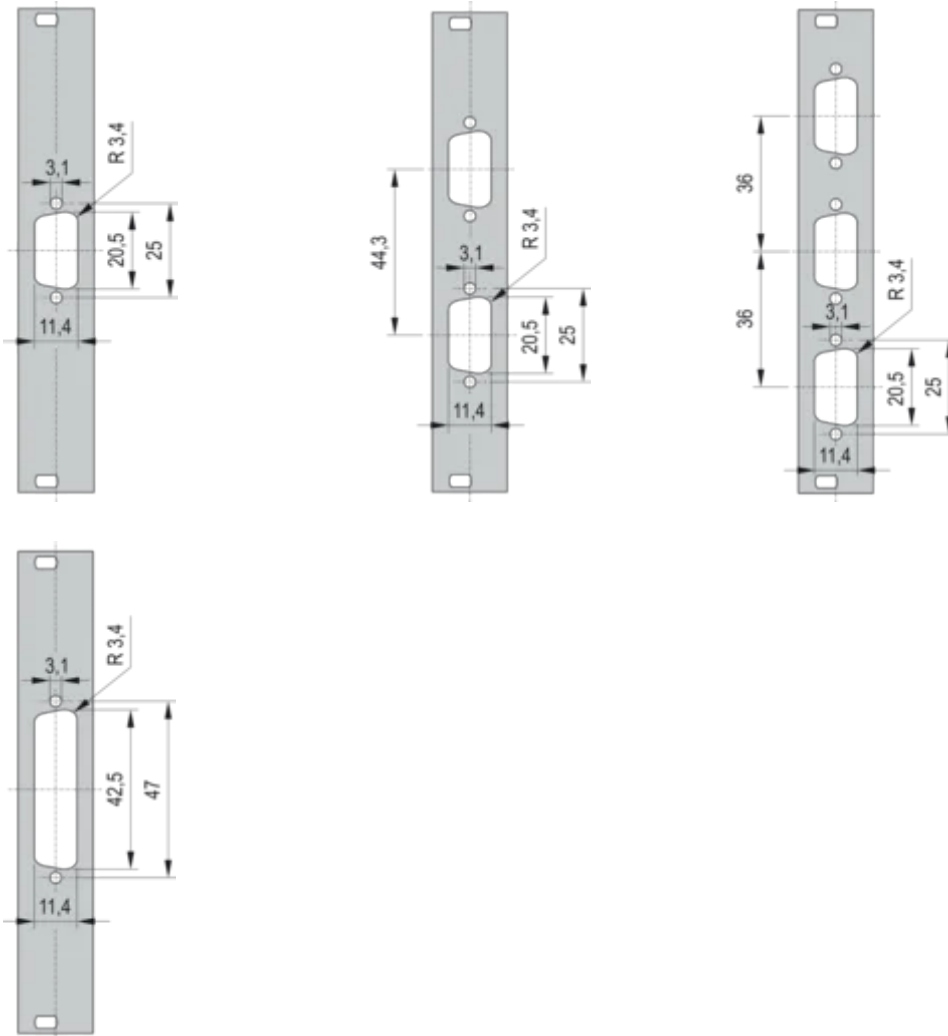

# 19" Front Panel With SUB-D Cut-Out

19" Front Panel with SUB-D Cut-Out or FDDI Cut-Out.

## SPECIFICATIONS

<b>Material:</b>	Aluminum
<b>Accessory Type:</b>	Front panel
<b>Product Type:</b>	Front Panel

Table 1/2

Catalog Number	Rack Height	Rack Width	Package Quantity	Front Finish	Rear Finish	Number of Pins
30118-334	3U	4HP	1	Painted	Conductive	(1) 25
30118-332	3U	4HP	1	Painted	Conductive	(3) 9
30118-335	3U	4HP	1	Painted	Conductive	(2) 25
30118-338	3U	4HP	1	Painted	Conductive	(1) 9
30118-336	3U	4HP	1	Painted	Conductive	(2) 9

## DIAGRAMS

---