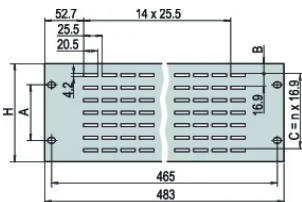

Catalog Number	Rack Height	Finish	Mounting	Package Quantity	Front Finish	Rear Finish
30702-057	2U	Powder Coated	Screw-on Front	1	Painted	Painted
30118-964	3U	Powder Coated	Screw-on Front	1	Painted	Painted
30702-058	3U	Powder Coated	Screw-on Front	1	Painted	Painted
30702-046	3U	Anodized	Screw-on Front	1	Raw	Raw
30702-045	2U	Anodized	Screw-on Front	1	Raw	Raw
30702-049	3U	Anodized	Screw-on Front	1	Anodized	Anodized

Table 2/2

Catalog Number	Treated Edges	Color Code	EMC Shielding	Type
30118-962		RAL 7021	No	19" Front Panel
30702-047	Yes		No	19" Front Panel
30702-056		RAL 7035	No	19" Front Panel
30702-044			No	19" Front Panel
30118-963		RAL 7021	No	19" Front Panel
30702-048	Yes		No	19" Front Panel
30702-057		RAL 7035	No	19" Front Panel
30118-964		RAL 7021	No	19" Front Panel
30702-058		RAL 7035	No	19" Front Panel
30702-046			No	19" Front Panel
30702-045			No	19" Front Panel
30702-049	Yes		No	19" Front Panel

ADDITIONAL PRODUCT DETAILS

Please order 19" assembly kit separately.

DIAGRAMS

WARNING

nVent products shall be installed and used only as indicated in nVent's product instruction sheets and training materials. Instruction sheets are available at www.nvent.com and from your nVent customer service representative. Improper installation, misuse, misapplication or other failure to completely follow nVent's instructions and warnings may cause