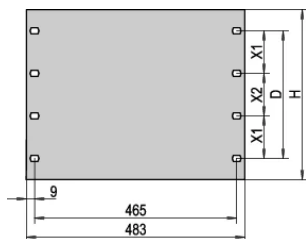

Catalog Number	Treated Edges	Color Code	EMC Shielding	Type
30118-951		RAL 7021	No	19" Front Panel
30118-308		RAL 7035	No	19" Front Panel
30118-956		RAL 7021	No	19" Front Panel
30219-107	No		No	19" Front Panel
30219-144	No		No	19" Front Panel
40304-081	Yes		No	19" Front Panel
30219-138	No		No	19" Front Panel
30118-950		RAL 7021	No	19" Front Panel
30219-110	No		No	19" Front Panel
30118-302		RAL 7035	No	19" Front Panel
30219-101	No		No	19" Front Panel
40304-083	Yes		No	19" Front Panel
40304-075	Yes		No	19" Front Panel
40304-078	Yes		No	19" Front Panel
30118-957		RAL 7021	No	19" Front Panel

ADDITIONAL PRODUCT DETAILS

Please order 19" assembly kit separately.

DIAGRAMS

WARNING

nVent products shall be installed and used only as indicated in nVent's product instruction sheets and training materials. Instruction sheets are available at www.nvent.com and from your nVent customer service representative. Improper installation, misuse, misapplication or other failure to completely follow nVent's instructions and warnings may cause product malfunction, property damage, serious bodily injury and death and/or void your warranty.