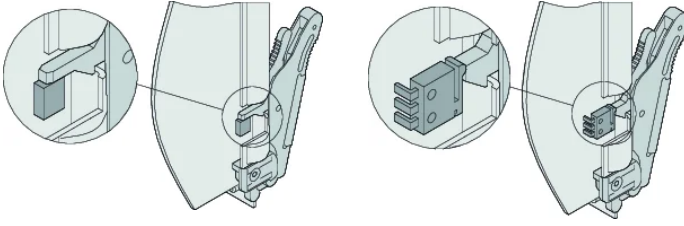

## FEATURES

Front panel (reinforced with diecast endpiece)

ATCA IEA handle with spring loading

EMC textile gasket and fixing material

## SPECIFICATIONS

<b>Rack Width:</b>	6HP
<b>Rack Height:</b>	8U
<b>Accessory Type:</b>	Front panel
<b>Product Type:</b>	Front Panel

Table 1/1

Catalog Number	Material	Finish	Package Quantity	Front Finish	Rear Finish
20818-160	Stainless Steel		1	Raw	Raw
20818-169	Aluminum	Passivated	1	Raw	Raw
20818-161	Stainless Steel		1	Raw	Raw
20818-170	Aluminum	Passivated	1	Raw	Raw

## DIAGRAMS

---