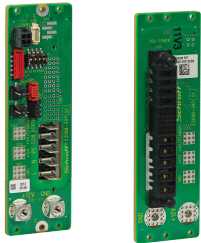

CPCI Serial Cable

The CPCI Serial Cables connect Utility signals, Current share or Standby signals in between the nVent SCHROFF CPCI Serial Backplanes and CPCI Serial Power Backplanes or to other devices in the System. Please refer to the CPCI Serial Backplane Manual to select the correct part

CERTIFICATIONS

FEATURES

Cable sets for connecting status signals of CompactPCI Serial backplanes and power backplanes

SPECIFICATIONS

Table 1/1		
Catalog Number	Works With	Package Quantity
23204-869	CompactPCI Serial Backplanes	1
23204-853	CompactPCI Serial Backplanes	1
23204-866	CompactPCI Serial Backplanes	1
23204-879	CompactPCI Serial Backplanes	1
23204-867	CompactPCI Serial Backplanes	1